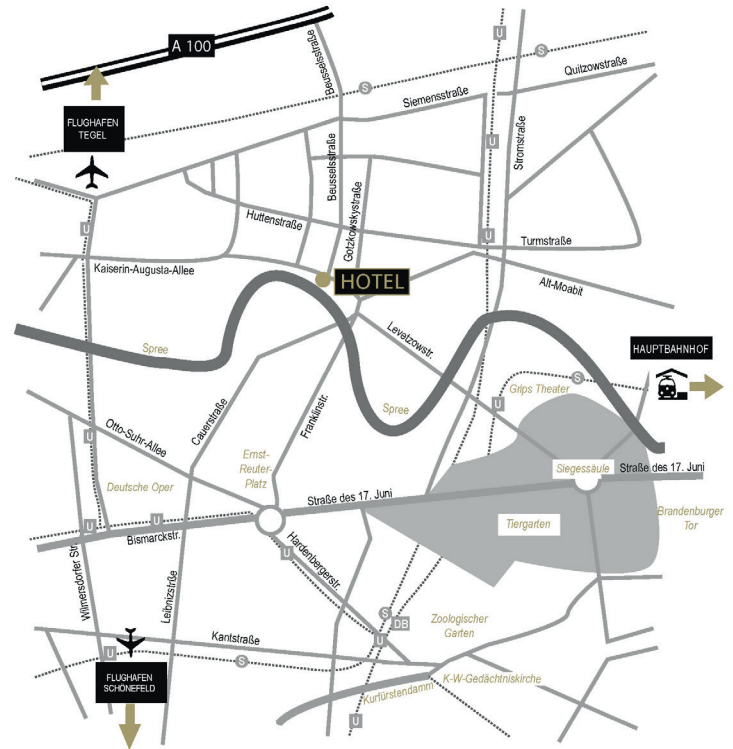

HOW TO GET TO US

DISTANCES

- Kurfürstendamm 2,6 km
- Central Station 2,6 km
- Zoo 2,7 km
- Brandenburger Tor 3,8 km
- Reichstag 3,9 km
- Potsdamer Platz 4,2 km
- Airport Tegel 4,5 km
- Fair 5 km
- Airport Schönefeld 22,2 km

PARKING

Take advantage of our underground parking spaces in the house (fee). Unfortunately, these can not be reserved in advance and are subject to availability.

ARRIVAL

CONTACT

ADREMA HOTEL
Gotzkowskystr. 20|21
10555 Berlin
Tel. +49 30 747 820 0
info@gold-inn.de

Adrema.Hotel.Berlin
GoldInnHotels
www.hotel-adrema.de

CENTRAL RESERVATION
Tel. +49 (0) 30 34 34 73 300
Fax +49 (0) 30 34 34 73 333
reservation@gold-inn.de

MEETINGS & EVENTS
Tel. +49 (0) 30 34 34 73 200
Fax +49 (0) 30 34 34 73 222
event@gold-inn.de